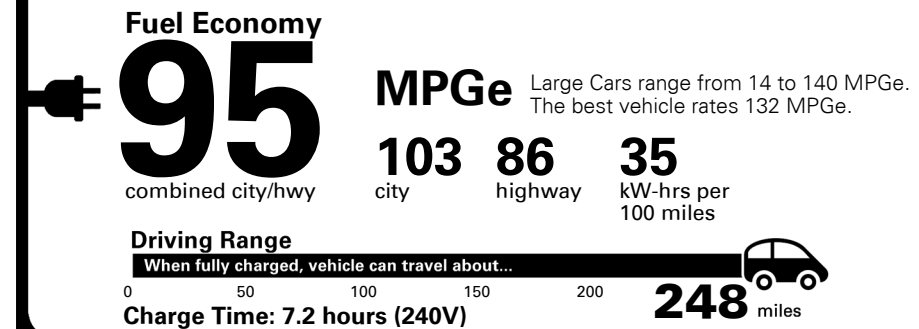

## EPA DOT Fuel Economy and Environment

**Electric Vehicle**

**You save \$4,250**  
in fuel costs over 5 years compared to the average new vehicle.

**Annual fuel cost \$750**

#### Fuel Economy & Greenhouse Gas Rating (tailpipe only)